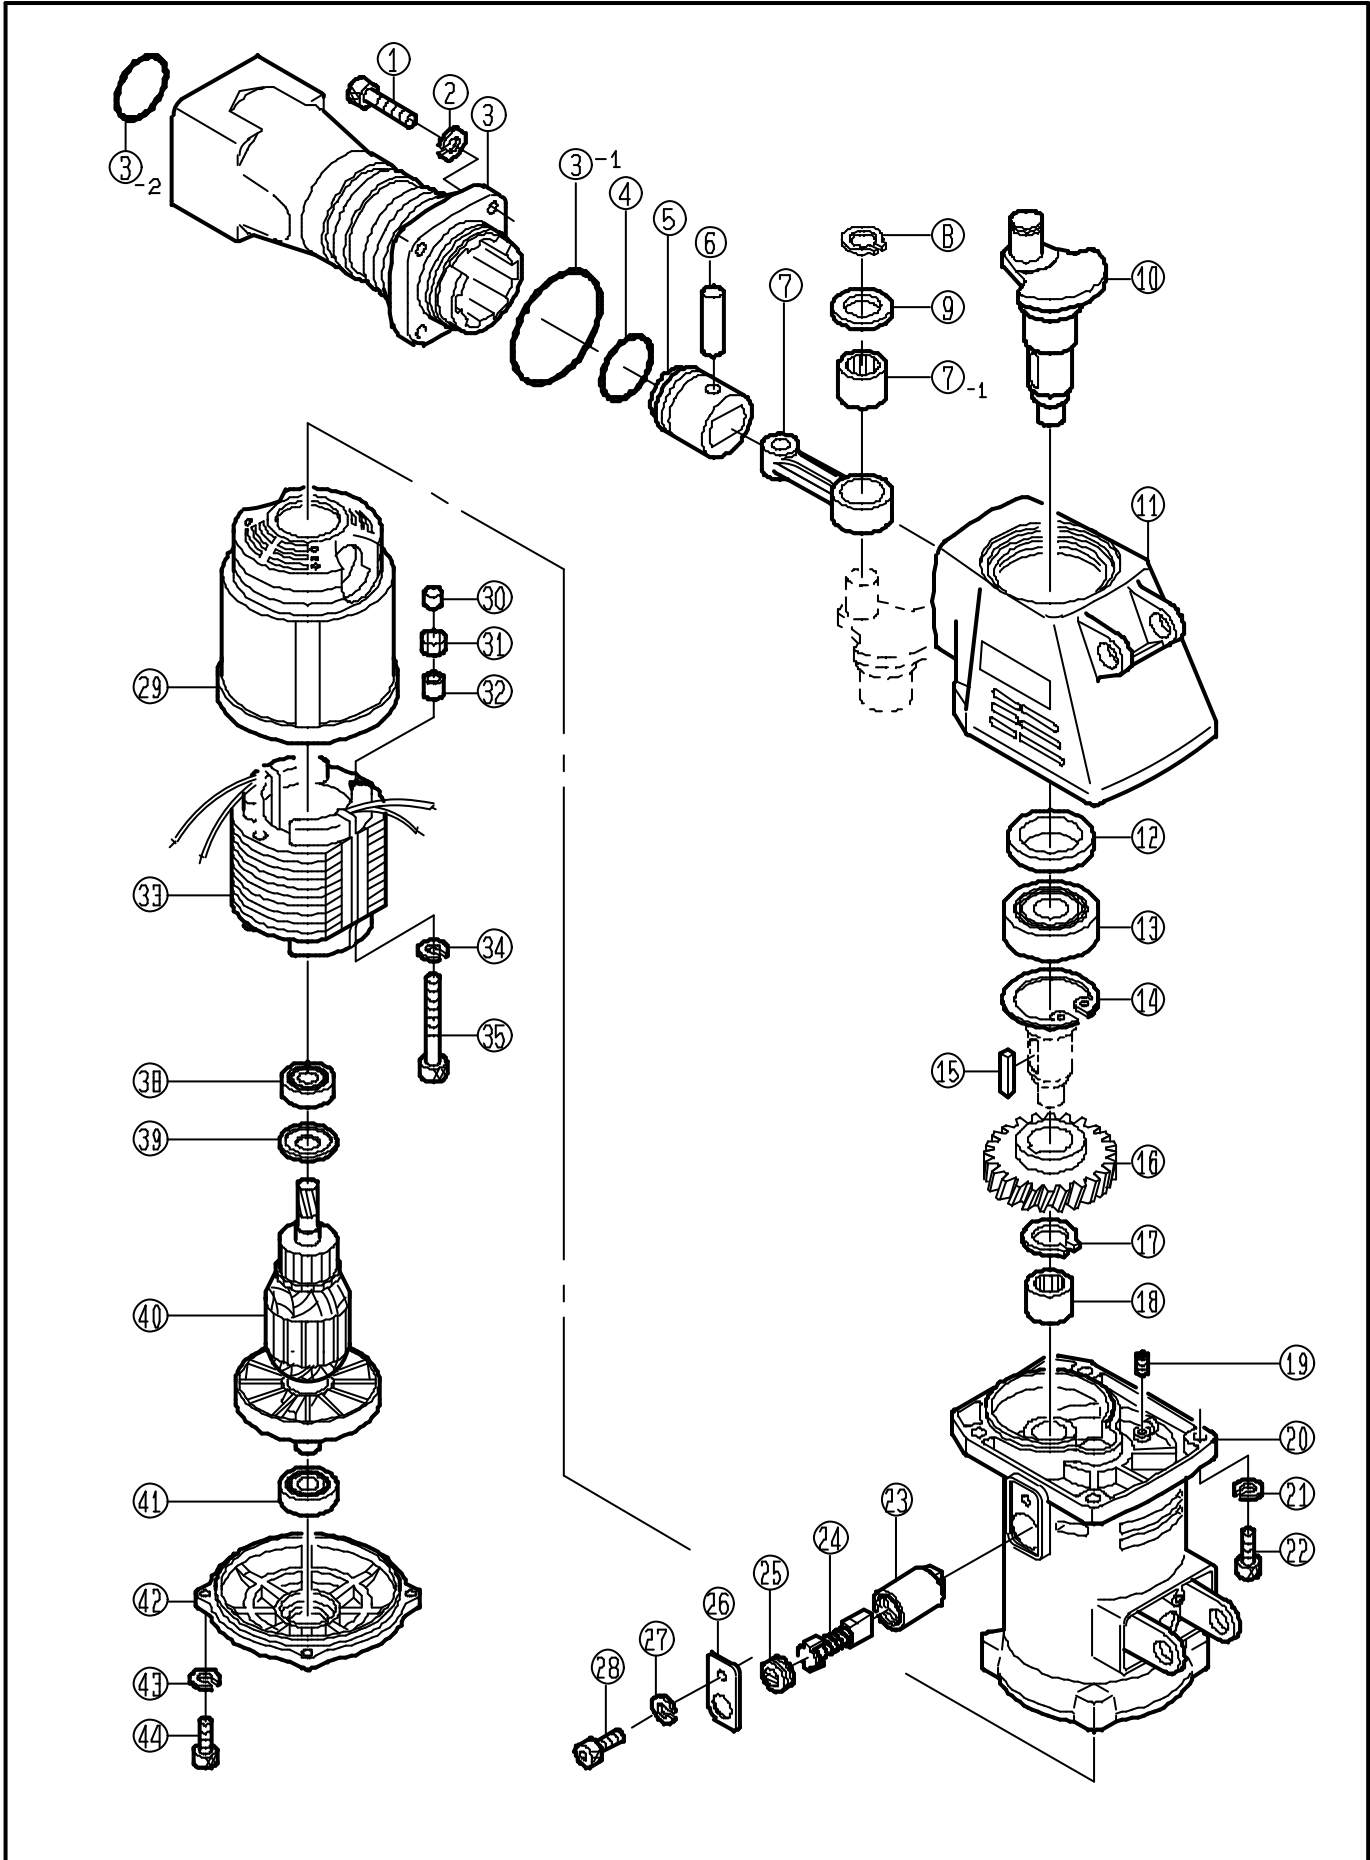

# CONCRETE HAMMER "EUROPEAN" CH-460P