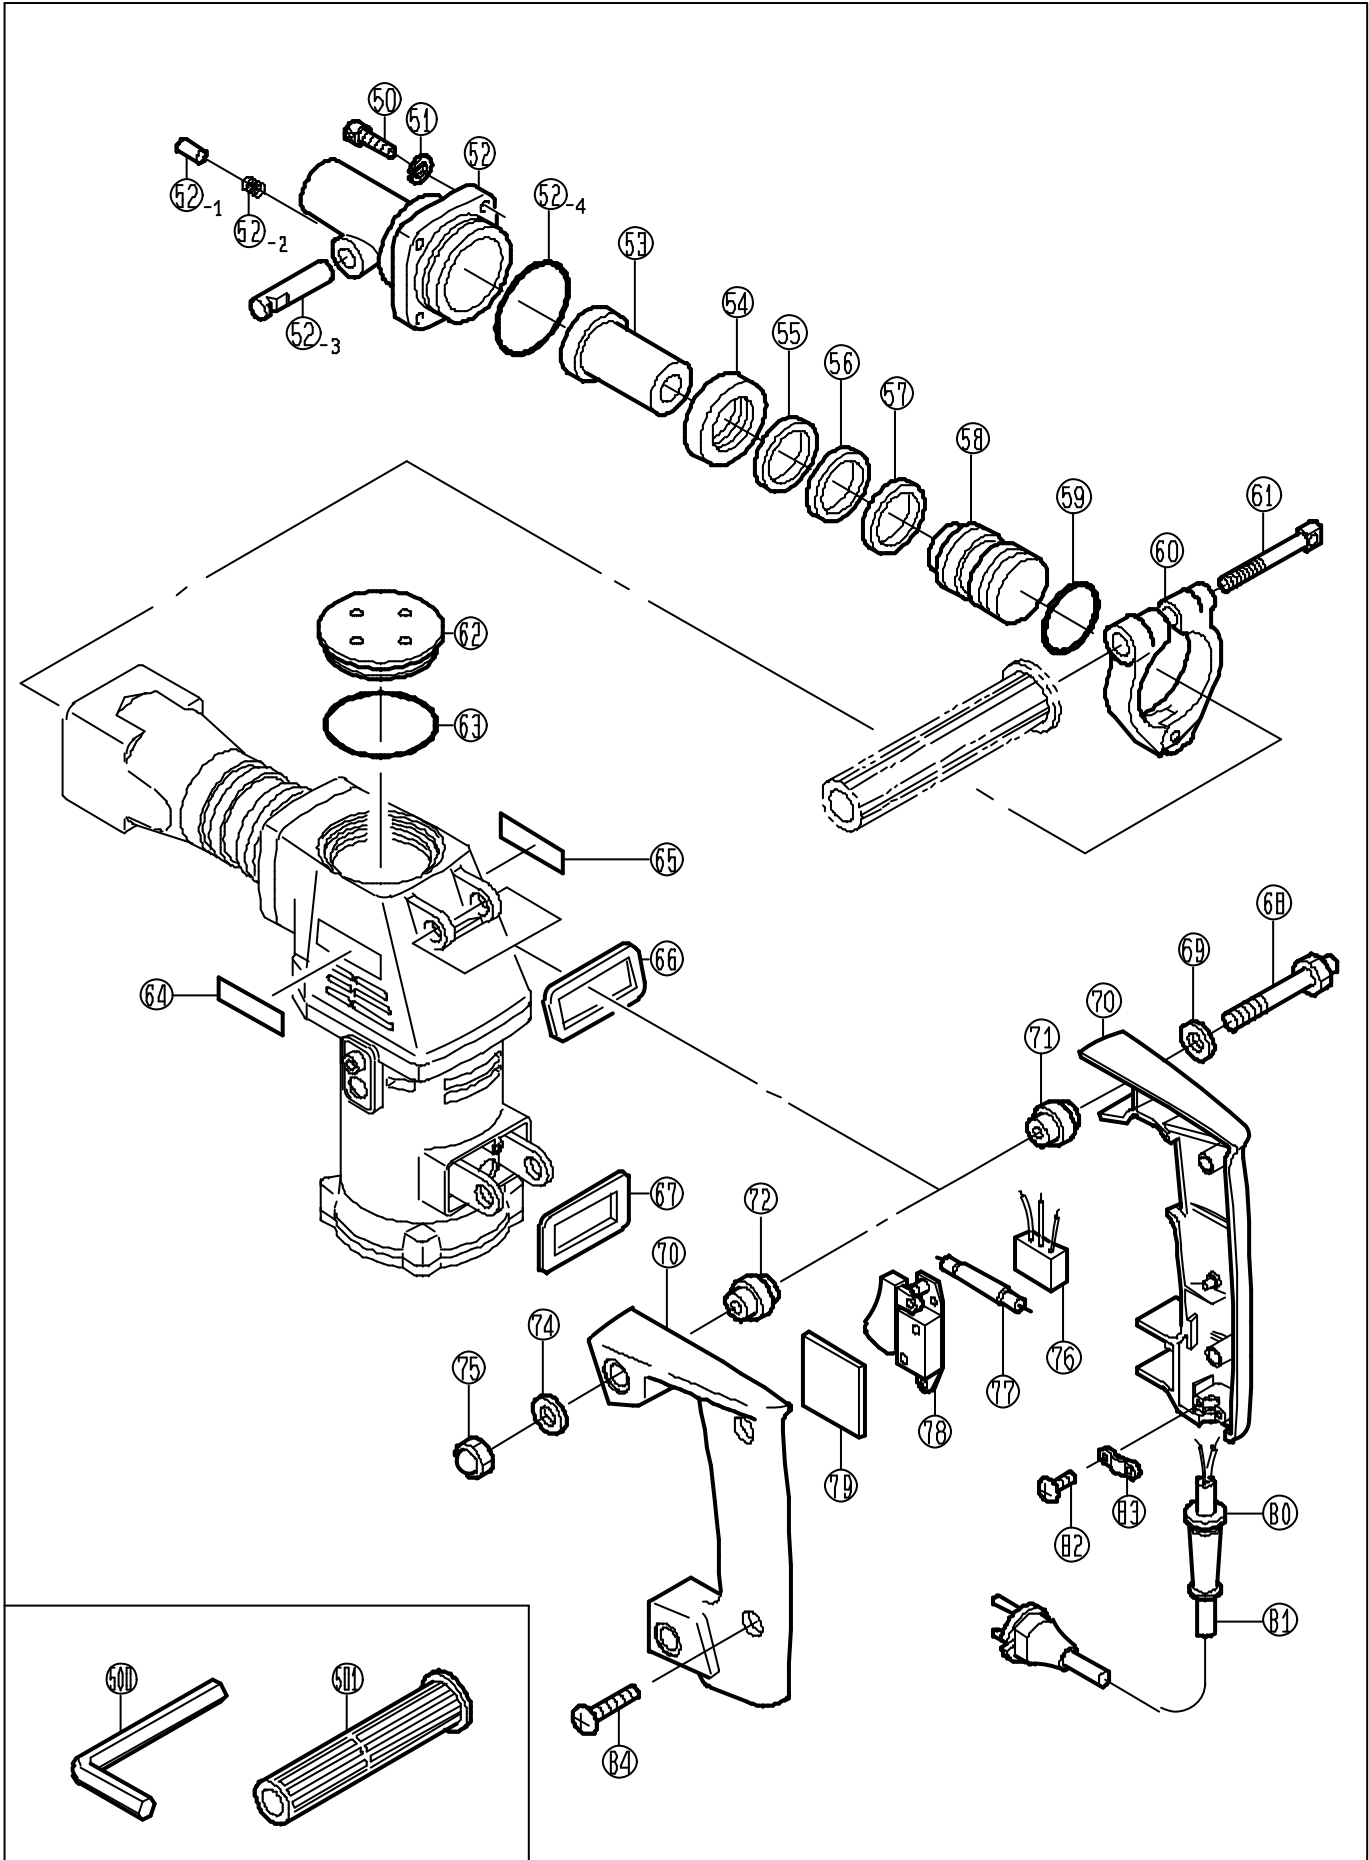

# CONCRETE HAMMER "EUROPEAN" CH-460P